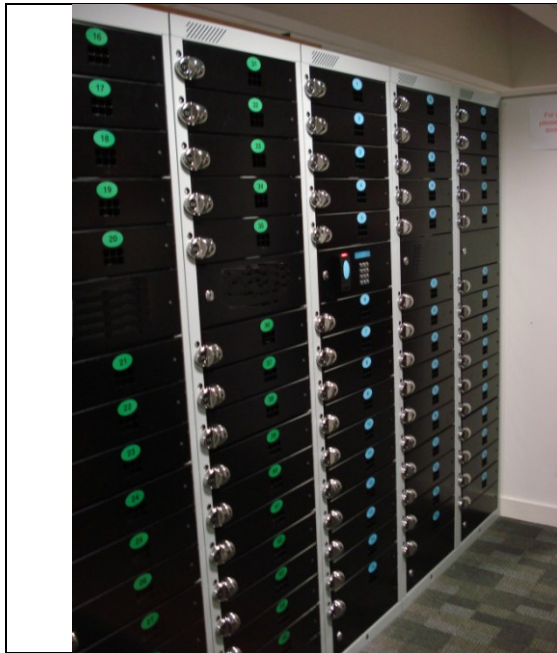

RFID LapTop lockers with 18V laptop charging and asset tracking

Laptop lockers RFID console controlled, console consists of keypad, display unit and RFID reader. System is available with swipe card and biometric controls